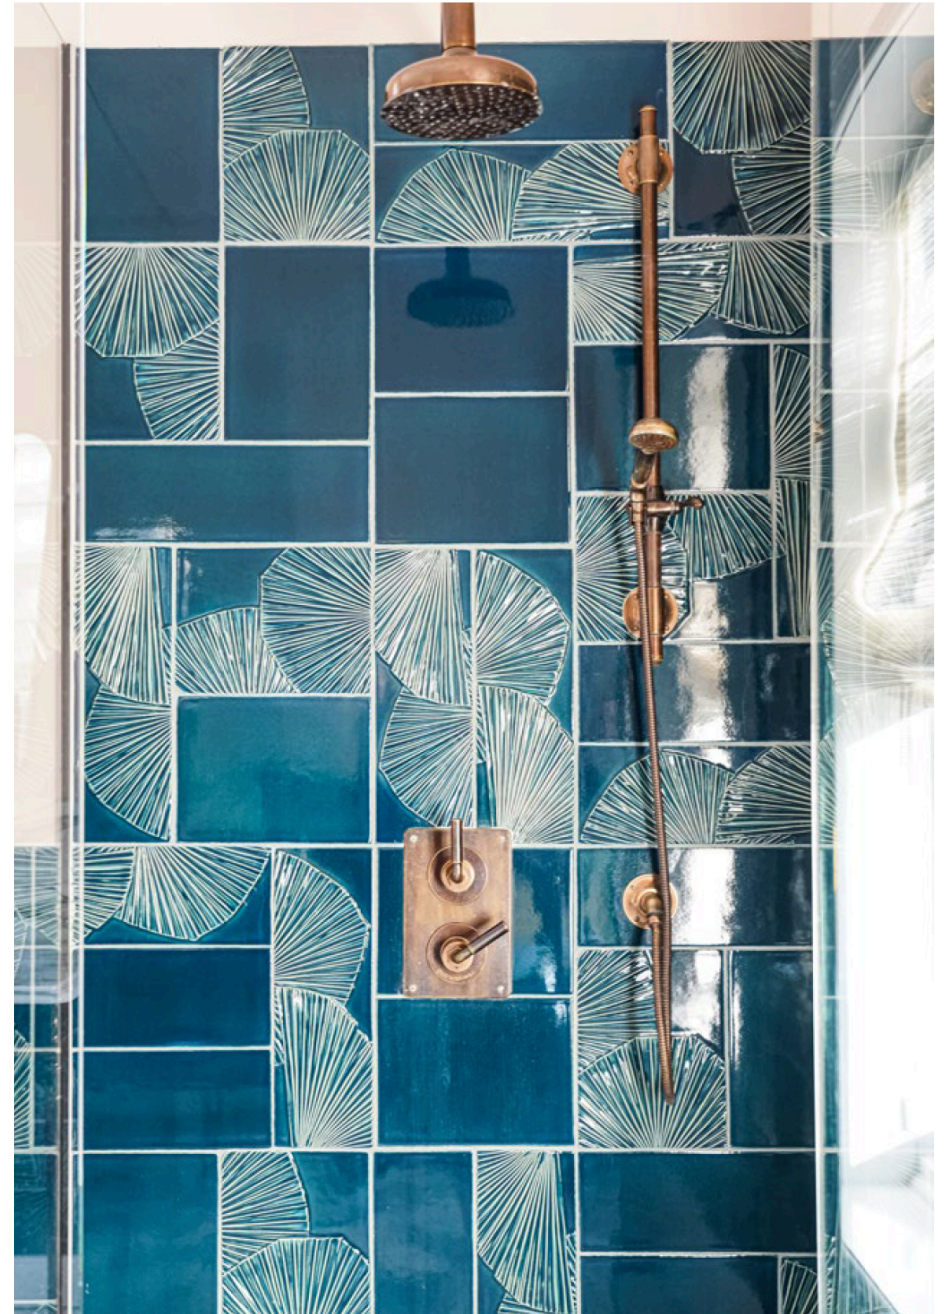

NETHERLANDS TOWNHOUSE
DESIGNED BY EVEN ELEVEN

The Double Lowther Vanity Basin
The Single Derwent Light

The Bestwood Lever Collection
The Grand Hand Shower